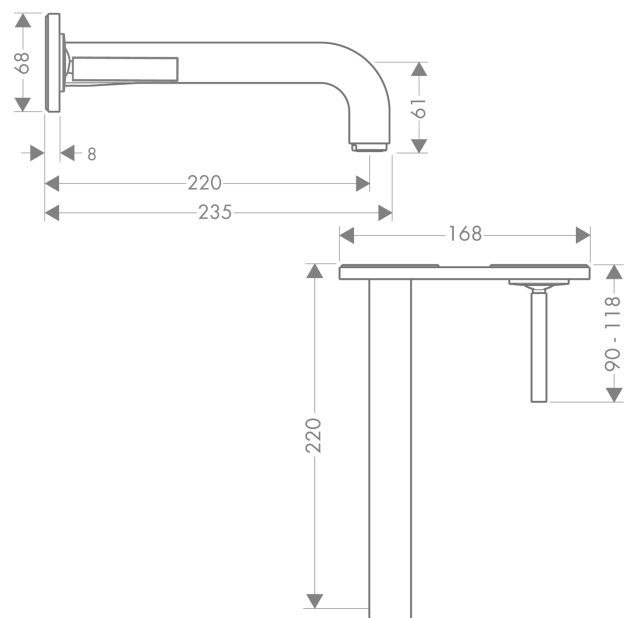

## AXOR Citterio

Single lever basin mixer for concealed installation wall-mounted with pin handle, spout 220 mm and plate

Surfaces: **Chrome** Article Number: **39115000**

#### product features

- consists of: single lever basin mixer for concealed installation wall-mounted, waste set
- projection 220 mm
- normal spray
- flow rate at 3 bar: 5 l/min
- joystick ceramic cartridge
- suitable for continuous flow water heaters
- non-closing waste set
- connection dimension: DN15
- handle can be positioned on the right or left, depends on the basic set installation

### Scale drawing